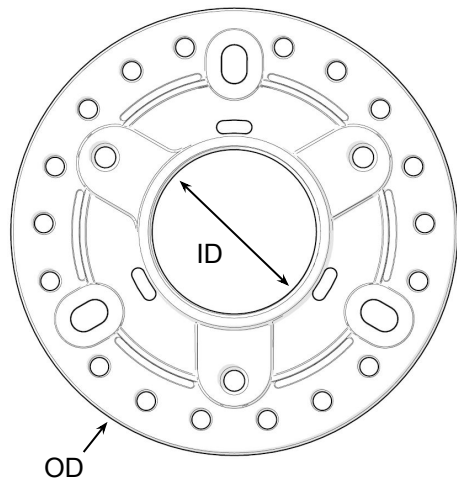

E208 - Hot Mop Adapter

ebbe
A M E R I C A

Inner Dimension (ID)	2" Straight Pipe Thread
Outer Dimension (OD)	6.00 in
Thickness (T)	0.60 in
Weep Hole Area	3 Holes @ 0.10 in ² ea
Material	PPS